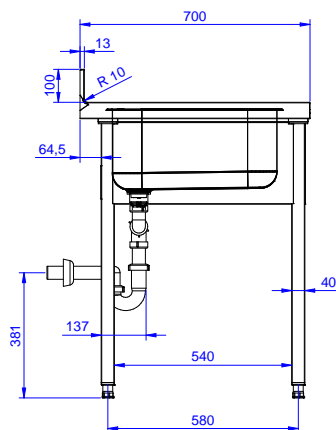

Sink Unit for Dishwasher with
2 bowls right hand drainer
500x500x250mm, 1600mm

Short Form Specification

Item No. _____

Worktop in 304 AISI stainless steel with front edge h=40mm. Rear upstand h=100mm. N.2 bowls 400x500mm. Front and side covering panels in stainless steel. Rear panel in stainless steel. Square section legs 40x40mm in stainless steel with adjustable feet. An undercounter dishwasher can be placed under the drainer.

Optional Accessories

- Double plastic drain syphon 1,5" PNC 850021
- Lower shelf for 1000 mm tables and sinks and for 1600 mm undercounter dishwasher sinks PNC 855144
- Set of 4 wheels (2 with brake) d. 100mm for tables and sinks (total height on wheels= 993 mm) PNC 855150
- 3-sided underframe for 1000mm tables PNC 855151
- Single plastic drain syphon 1,5" for work tables with bowl PNC 855306
- Elbow operated mixer tap with spout 3/4", single hole PNC 855322
- Elbow operated mixer tap with short spout 3/4", single hole PNC 855323
- Maxi reel retractable hose spray unit, 6m PNC 855327
- Foot operated mixer tap (hot and cold) with spout 3/4" PNC 855328

APPROVAL: _____

Experience the Excellence
www.electroluxprofessional.com

Front

Side

D = Drain

Top

Key Information:

External dimensions, Width:	132936 (EDBD1617R)	1600 mm
External dimensions, Depth:		700 mm
External dimensions, Height:		900 mm
Upstand Dimensions, Height:		100 mm
Upstand Dimensions, Depth:		13 mm
Upstand Dimensions, Radius:		R=10
Bowls number		2
Bowl dimensions		400X500XH250
Net weight:		70 kg