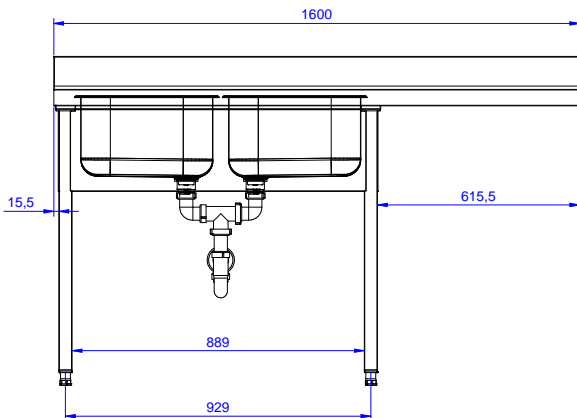

Sink Unit for Dishwasher with
2 bowls right hand drainer
500x500x250mm, 1600mm

Short Form Specification

Item No. _____

Worktop in 304 AISI stainless steel with front edge h=40mm. Rear upstand h=100mm. N.2 bowls 400x500mm. Front and side covering panels in stainless steel. Rear panel in stainless steel. Square section legs 40x40mm in stainless steel with adjustable feet. An undercounter dishwasher can be placed under the drainer.

Optional Accessories

- Double plastic drain syphon 1,5" PNC 850021
- Lower shelf for 1000 mm tables and sinks and for 1600 mm undercounter dishwasher sinks PNC 855144
- Set of 4 wheels (2 with brake) d. 100mm for tables and sinks (total height on wheels= 993 mm) PNC 855150
- 3-sided underframe for 1000mm tables PNC 855151
- Single plastic drain syphon 1,5" for work tables with bowl PNC 855306
- Elbow operated mixer tap with spout 3/4", single hole PNC 855322
- Elbow operated mixer tap with short spout 3/4", single hole PNC 855323
- Maxi reel retractable hose spray unit, 6m PNC 855327
- Foot operated mixer tap (hot and cold) with spout 3/4" PNC 855328

APPROVAL: _____

Experience the Excellence
www.electroluxprofessional.com

Front

Side

D = Drain

Top

Key Information:

External dimensions, Width:	132936 (EDBD1617R)	1600 mm
External dimensions, Depth:		700 mm
External dimensions, Height:		900 mm
Upstand Dimensions, Height:		100 mm
Upstand Dimensions, Depth:		13 mm
Upstand Dimensions, Radius:		R=10
Bowls number		2
Bowl dimensions		400X500XH250
Net weight:		70 kg