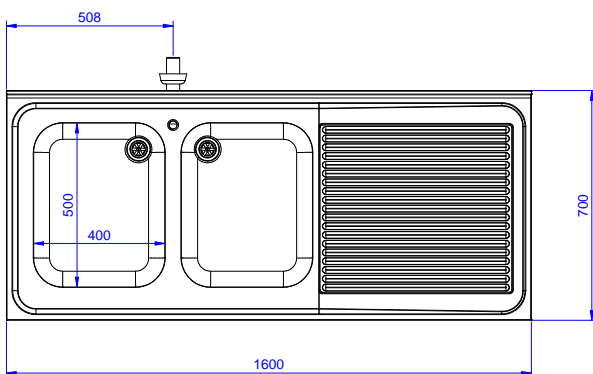

Sink Unit for Dishwasher with
2 bowls right hand drainer
500x500x250mm, 1600mm

Short Form Specification

Item No. _____

Worktop in 304 AISI stainless steel with front edge h=40mm. Rear upstand h=100mm. N.2 bowls 400x500mm. Front and side covering panels in stainless steel. Rear panel in stainless steel. Square section legs 40x40mm in stainless steel with adjustable feet. An undercounter dishwasher can be placed under the drainer.

Optional Accessories

- Double plastic drain syphon 1,5" PNC 850021
- Lower shelf for 1000 mm tables and sinks and for 1600 mm undercounter dishwasher sinks PNC 855144
- Set of 4 wheels (2 with brake) d. 100mm for tables and sinks (total height on wheels= 993 mm) PNC 855150
- 3-sided underframe for 1000mm tables PNC 855151
- Single plastic drain syphon 1,5" for work tables with bowl PNC 855306
- Elbow operated mixer tap with spout 3/4", single hole PNC 855322
- Elbow operated mixer tap with short spout 3/4", single hole PNC 855323
- Maxi reel retractable hose spray unit, 6m PNC 855327
- Foot operated mixer tap (hot and cold) with spout 3/4" PNC 855328

APPROVAL: _____

Experience the Excellence
www.electroluxprofessional.com

Front

Side

D = Drain

Top

Key Information:

External dimensions, Width:	132936 (EDBD1617R)	1600 mm
External dimensions, Depth:		700 mm
External dimensions, Height:		900 mm
Upstand Dimensions, Height:		100 mm
Upstand Dimensions, Depth:		13 mm
Upstand Dimensions, Radius:		R=10
Bowls number		2
Bowl dimensions		400X500XH250
Net weight:		70 kg