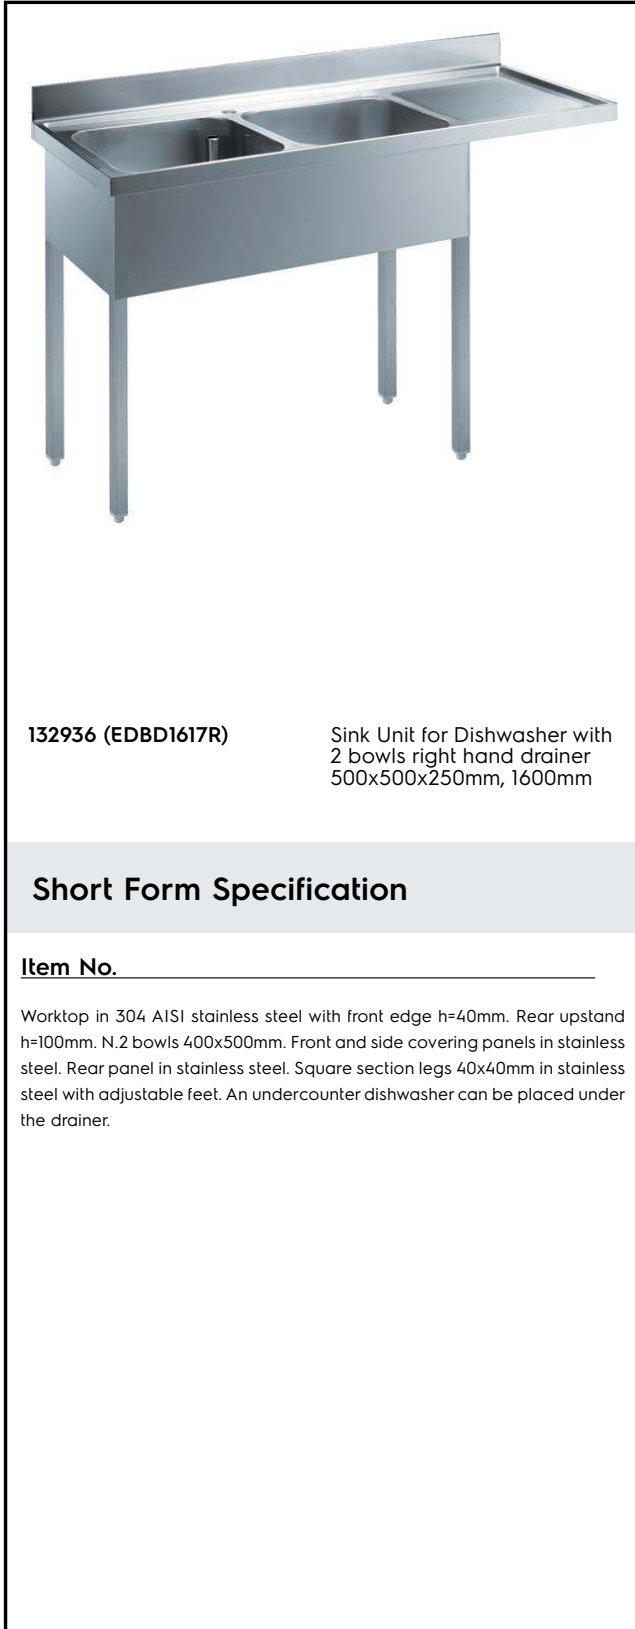

Electrolux
PROFESSIONAL

Eco Preparation 1600 mm Soaking Sink for Dishwasher with 2 Bowls

ITEM # _____

MODEL # _____

NAME # _____

SIS # _____

AIA # _____

132936 (EDBD1617R)

Sink Unit for Dishwasher with
2 bowls right hand drainer
500x500x250mm, 1600mm

Short Form Specification

Item No. _____

Worktop in 304 AISI stainless steel with front edge h=40mm. Rear upstand h=100mm. N.2 bowls 400x500mm. Front and side covering panels in stainless steel. Rear panel in stainless steel. Square section legs 40x40mm in stainless steel with adjustable feet. An undercounter dishwasher can be placed under the drainer.

Main Features

- Sturdiness, stability and reliability of table accurately tested.

Construction

- Constructed entirely in stainless steel to offer maximum durability.
- Bottom part of drain left free to house an undercounter dishwasher.
- Delivered in knock-down package.
- Wide range of taps are available to suit every need.
- Drainage area suitable for drying operations

Optional Accessories

- Double plastic drain syphon 1,5" PNC 850021 ☐
- Lower shelf for 1000 mm tables and sinks and for 1600 mm undercounter dishwasher sinks PNC 855144 ☐
- Set of 4 wheels (2 with brake) d. 100mm for tables and sinks (total height on wheels= 993 mm) PNC 855150 ☐
- 3-sided underframe for 1000mm tables PNC 855151 ☐
- Single plastic drain syphon 1,5" for work tables with bowl PNC 855306 ☐
- Elbow operated mixer tap with spout 3/4", single hole PNC 855322 ☐
- Elbow operated mixer tap with short spout 3/4", single hole PNC 855323 ☐
- Maxi reel retractable hose spray unit, 6m PNC 855327 ☐
- Foot operated mixer tap (hot and cold) with spout 3/4" PNC 855328 ☐

APPROVAL: _____

Experience the Excellence
www.electroluxprofessional.com